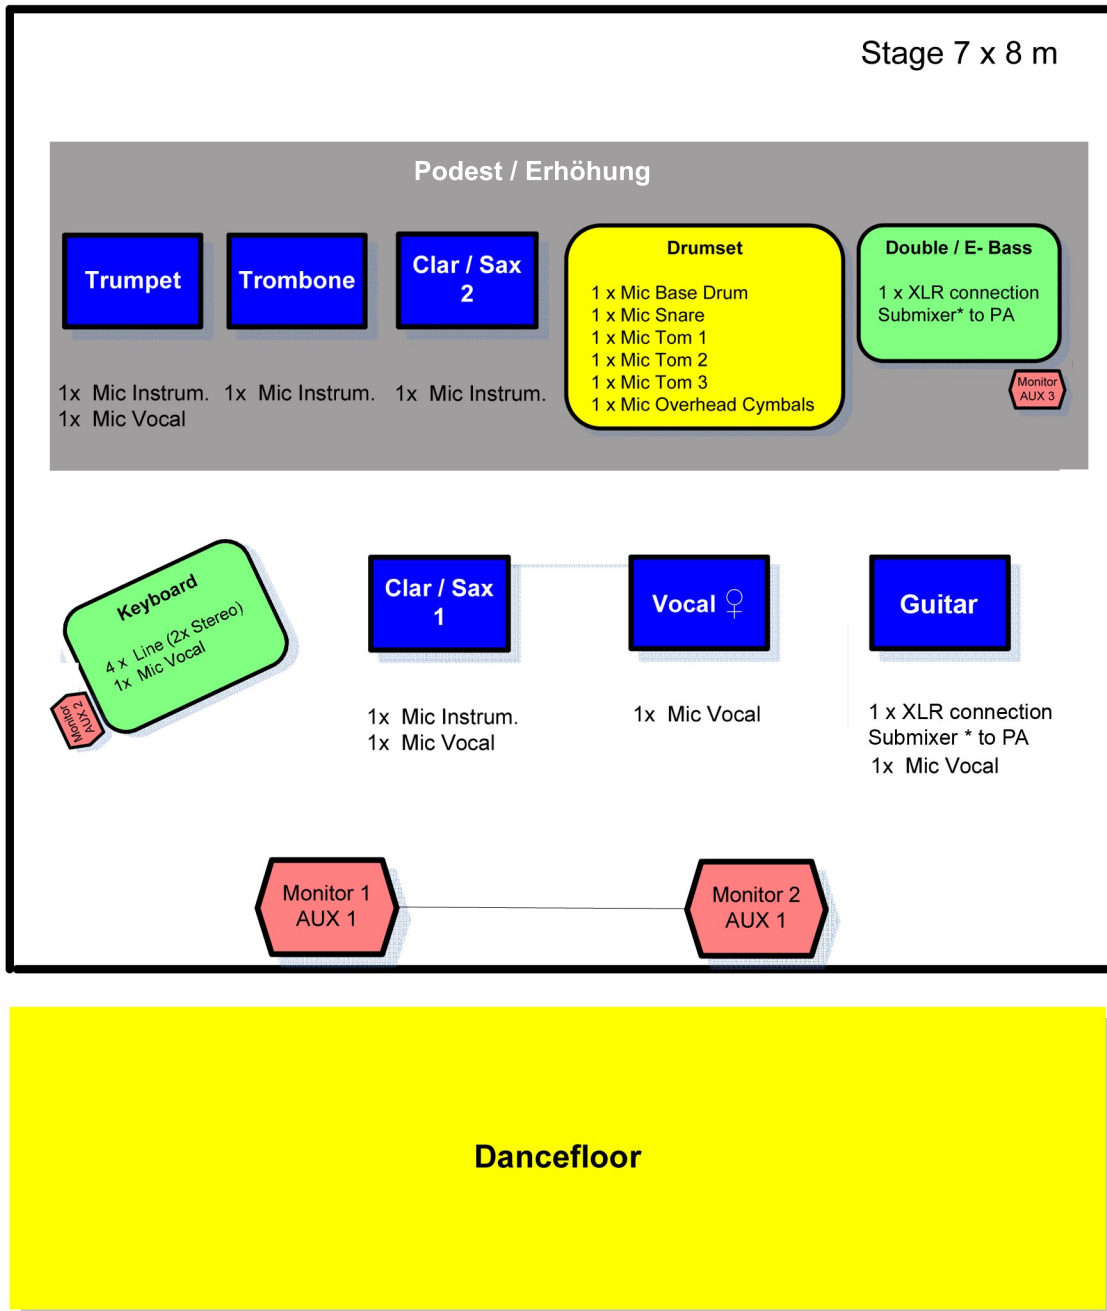

Stage Setup EM2 Tanzorchester

8 m

7 m

* = Submixer is provided by Band